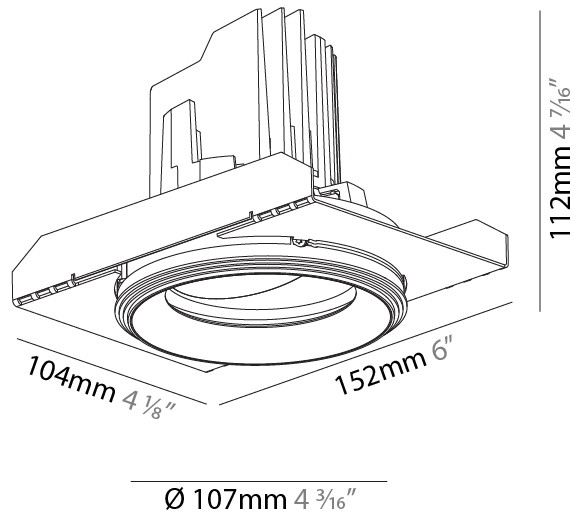

PHYSICAL

Shape: Round
Diameter (mm): 107
Diameter (in): 4 3/16
Height (mm): 112
Height (in): 4 7/16
Ceiling Thickness (mm): 10 / 12.5 / 15 / 25
Ceiling Thickness (in): 3/8 or 1/2 or 9/16 or 1
Min. Recessing Depth (mm): 130
Min. Recessing Depth (in): 5 1/8
Light Distribution: Adjustable / Downlight
Weight (kg): 0.583
Weight (lbs): 1.28
Fixture Finish: SSR / BKV / CWI / CRY / HAB / UFT / ITA / RUA / FTG / MYG / LOD / PUS / FRO / FUP / KIA / POP / BLS / SPG / MEY / GOH / GUM / CHC / COM / ABZ / JAG / OBR / MOS / ROR
Fixture Material: Aluminum Die Cast
Cut-out Measurements: Ø111mm/4 3/8"
Upon Request: Unique Ceiling Thickness

ELECTRICAL

Lamp Type: LED (Zhaga Standard)
Input Wattage (W): 16.5
Total Output Wattage (W): 14.7
Dimming: Dali Dimming
Driver Location: Recessed Housing
Driver Type: Constant Current - 120Vac
Driver Class: Class 2
Housing: See Components
Input Voltage (V): 120
Constant Current (MA): 350

LED

Number of LEDs: 1
Max. Delivered Lumen (lm): 770
Nominal Lumen (lm): 1140
CRI: >90 CRI
Lamp Life (hrs): 50000
Upon Request: RGB-W Tunable White Special Color Temperature Special LED

OPTICAL

Reflector: 20 / 40 / 60
Adjustability: Rotational 355°; Tilt 30°
Upon Request: Special Beam Angles

RATINGS AND CERTIFICATIONS

Certified By: Certified for North American Standards
IP rating: IP20

111mm 4 3/8"	130mm 5 1/8"	10 | 12 1/2 | 15 | 25mm 3/8" | 1/2" | 9/16" | 1"	± 30°	355°		
A