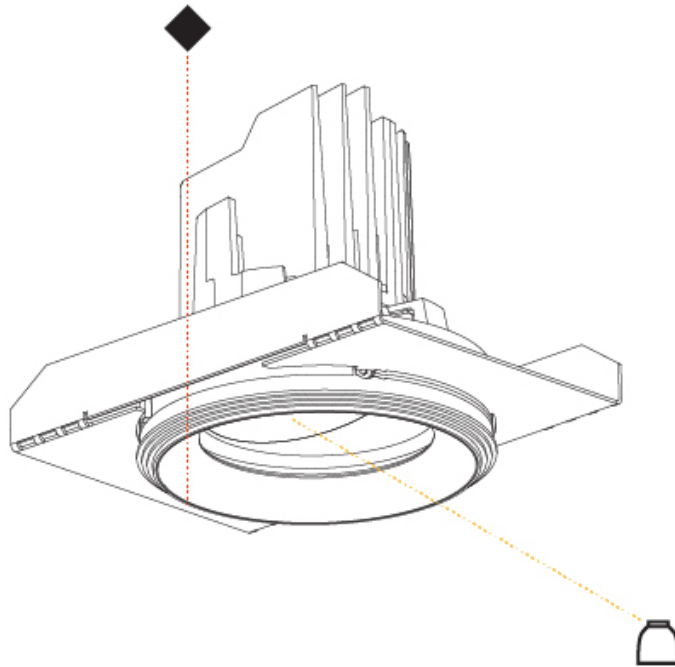

BIONIQ ROUND ADJUSTABLE TRIMLESS

A35527-

PROJECT
TYPE
SPECIFIER
QUANTITY
DATE