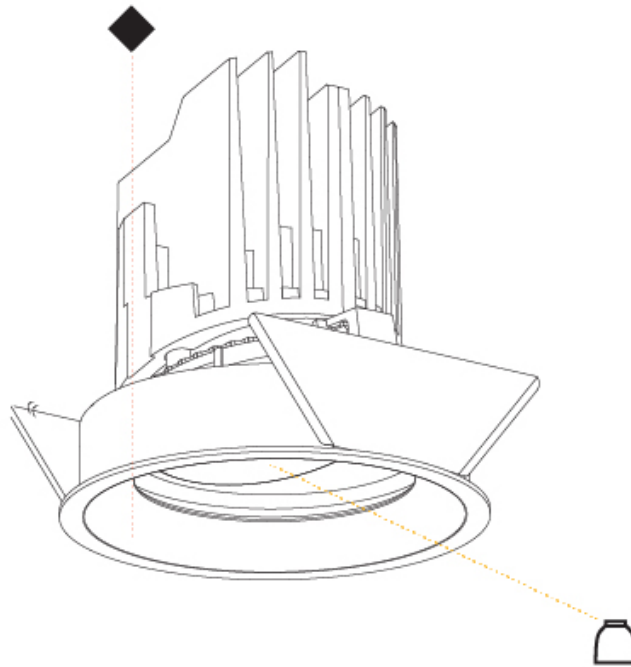

BIONIQ ROUND ADJUSTABLE RECESSED

A35227-

PROJECT _____

TYPE _____

SPECIFIER _____

QUANTITY _____

DATE _____